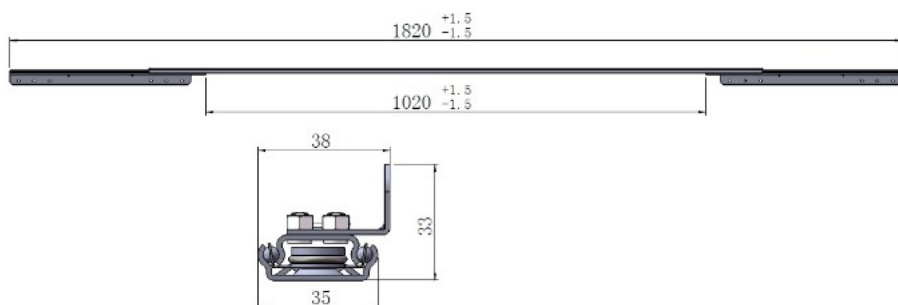

PRODUCT SHEET

Description:

Synchron Slide S 1250/1020, Opening 1020mm, Wing 370mm, Total Open Length:1820mm, Closed Length:1250mm, Load Cap., 60 Kg. Profile Height:35mm, Mounting Height:38mm, Steel, Thickness 1,5mm

Item number:

24.03.561-0

Units	Box	Carton	HS Code	Barcode
Pair	1	10	8302420090	 5704866088213

SISO A/S

Mileparken 11
DK-2740 Skovlunde
Denmark
VAT: DK 24786013

Phone +45 45 830 900

www.siso.dk
siso@siso.dk

Danske Bank
Nytorv Branch
Copenhagen
SWIFT: DABADKKK

Account no.
4180 3112 112936
IBAN Account
DK7230003112112936